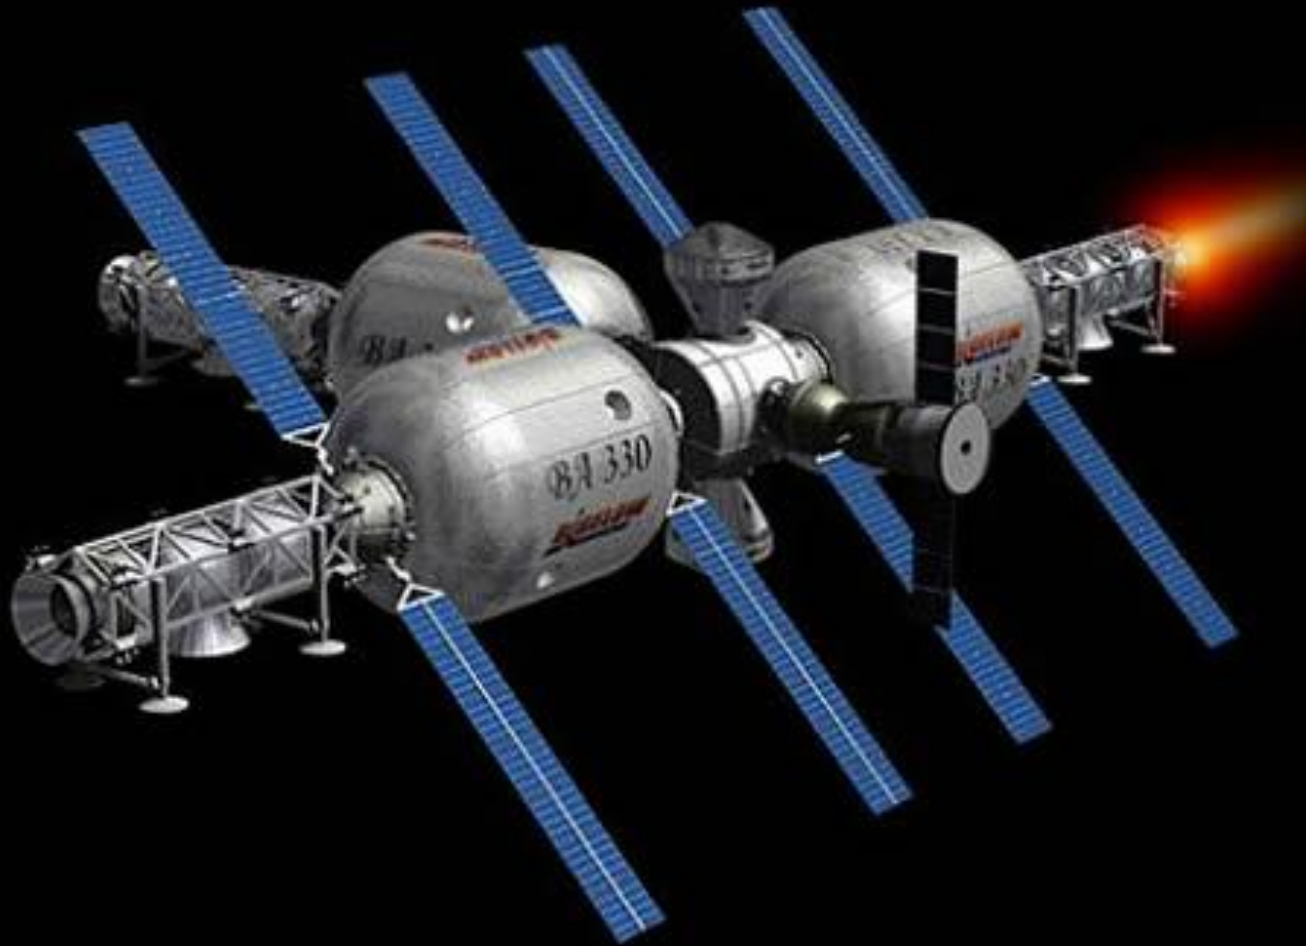

A photograph of the Space Shuttle Columbia during its ascent. The orbiter is attached to the external tank and solid rocket boosters. A bright blue plume of fire and white smoke trails behind the vehicle as it rises vertically against a dark background. The orbiter's nose is pointed upwards, and the external tank is illuminated from the side, showing its cylindrical shape and various panels.

**Ticket to ride:
The inexorable journey to space**

18 March 2015

SpaceShip2, 30 April 2013

SPACE HOTEL

MARS ONE

WWW.MARS-ONE.COM - BRYAN VERSTEEG

MARS ONE

WWW.MARS-ONE.COM - BRYAN VERSTEEG