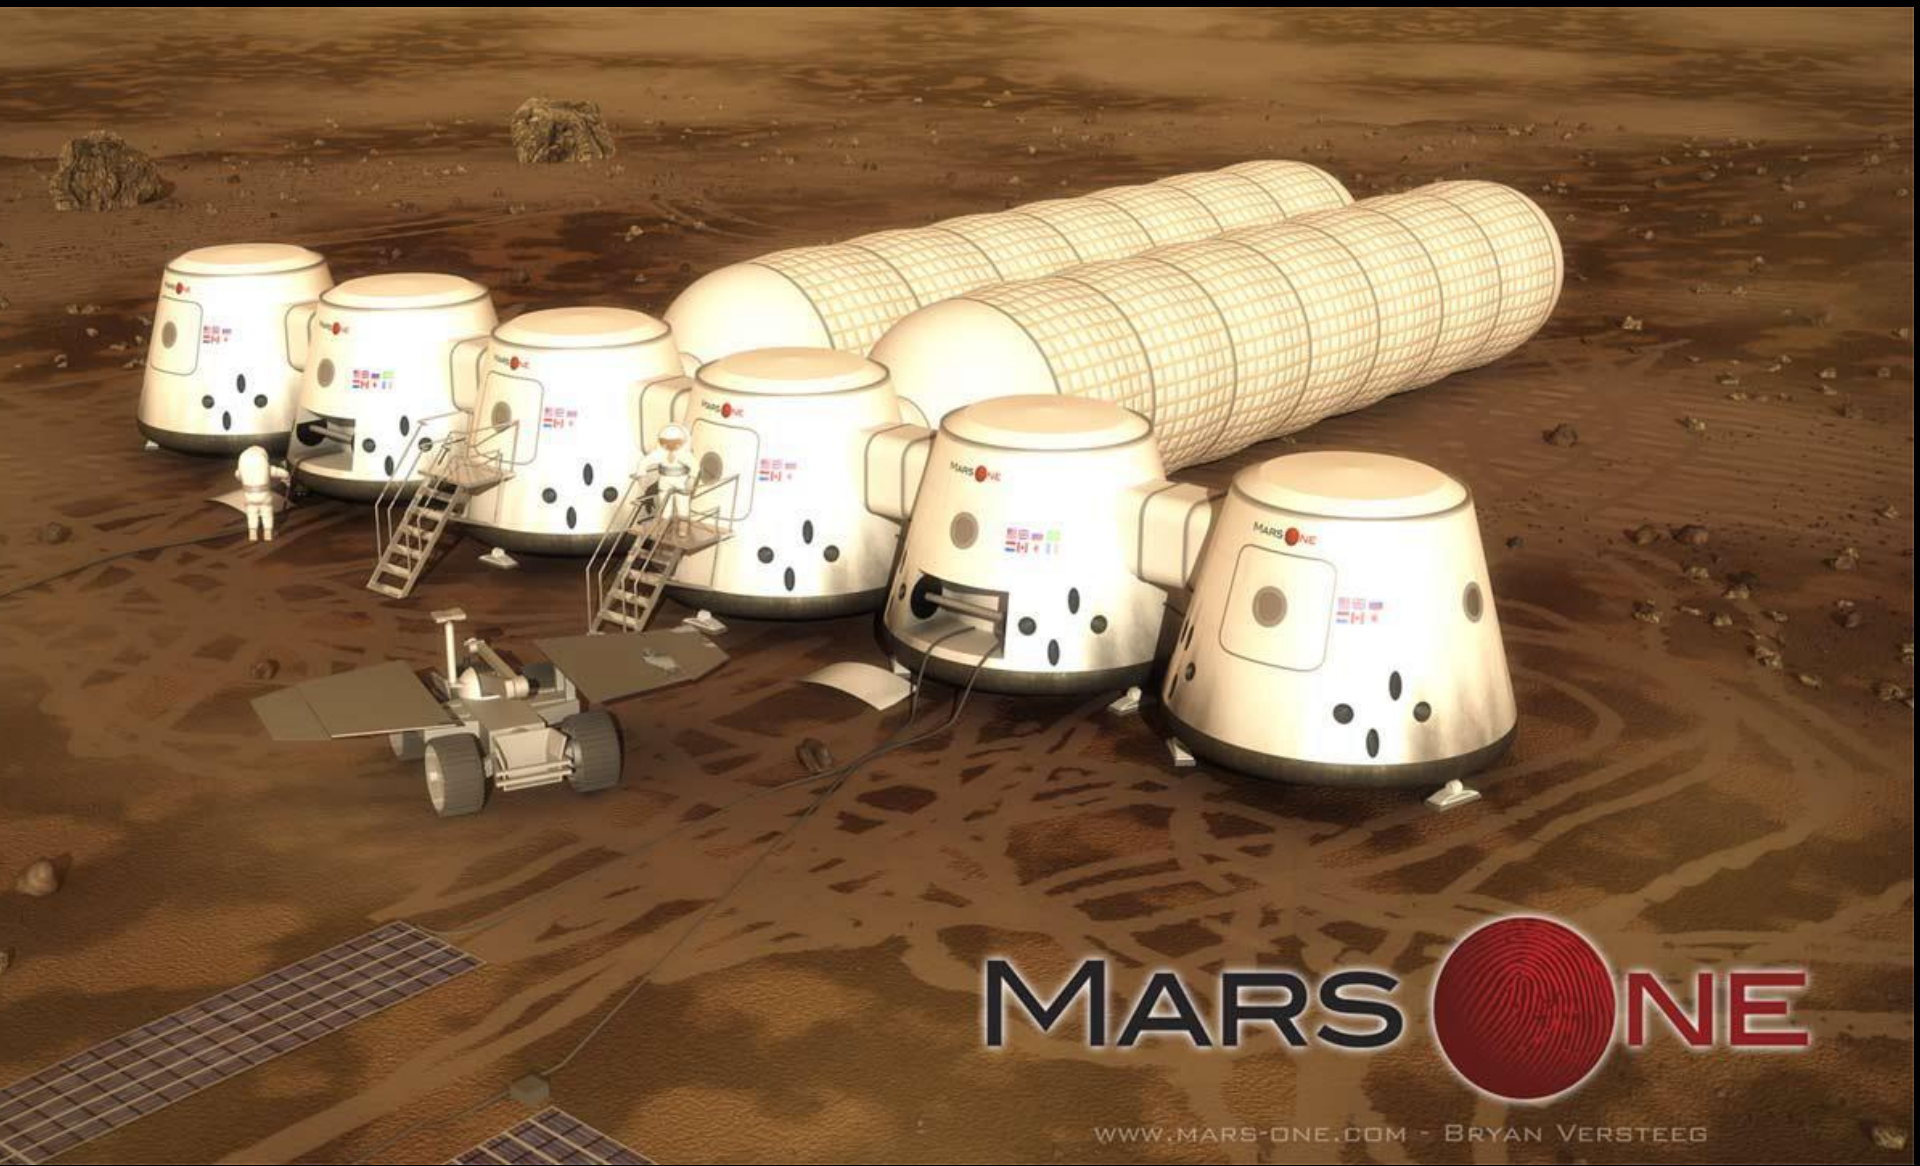

A photograph of the Space Shuttle Columbia during its ascent. The orbiter is attached to the external tank and solid rocket boosters. A bright blue plume of fire and white smoke trails behind the vehicle as it rises vertically against a dark background. The orbiter's nose is pointed upwards, and the external tank is illuminated from the side, showing its cylindrical shape and various panels.

**Ticket to ride:
The inexorable journey to space**

18 March 2015

SpaceShip2, 30 April 2013

SPACE HOTEL

MARS ONE

WWW.MARS-ONE.COM - BRYAN VERSTEEG

MARS ONE

WWW.MARS-ONE.COM - BRYAN VERSTEEG