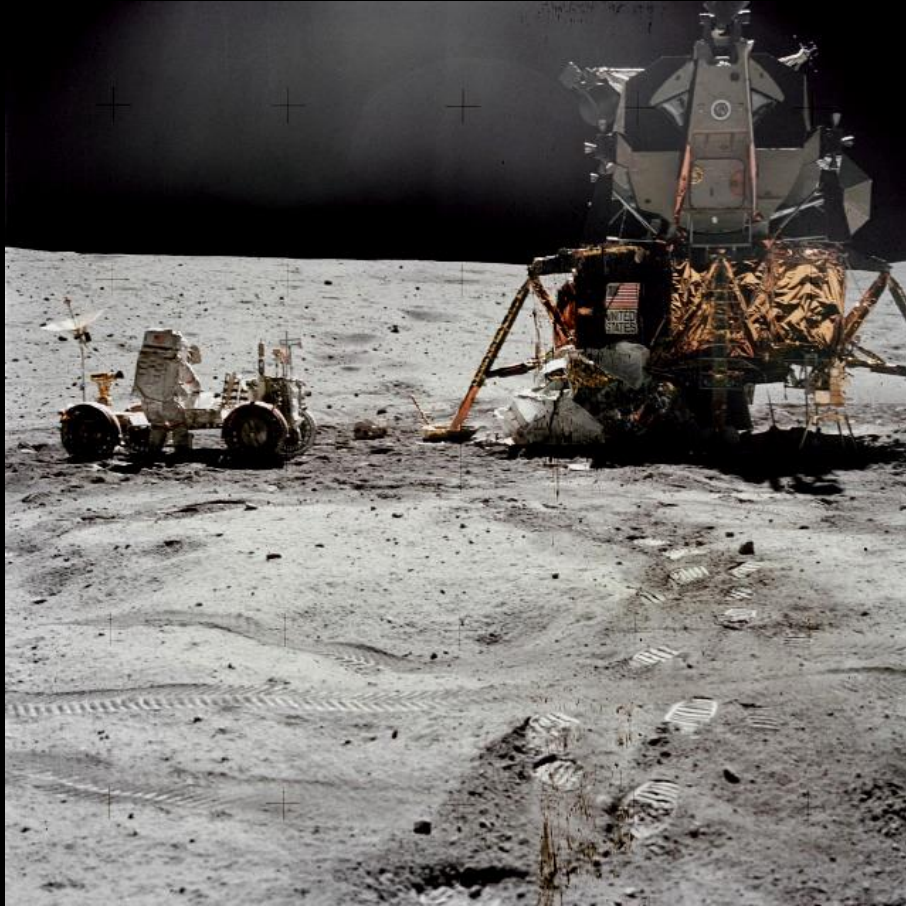

Yesterday's achievements are no
guarantee of tomorrow's success