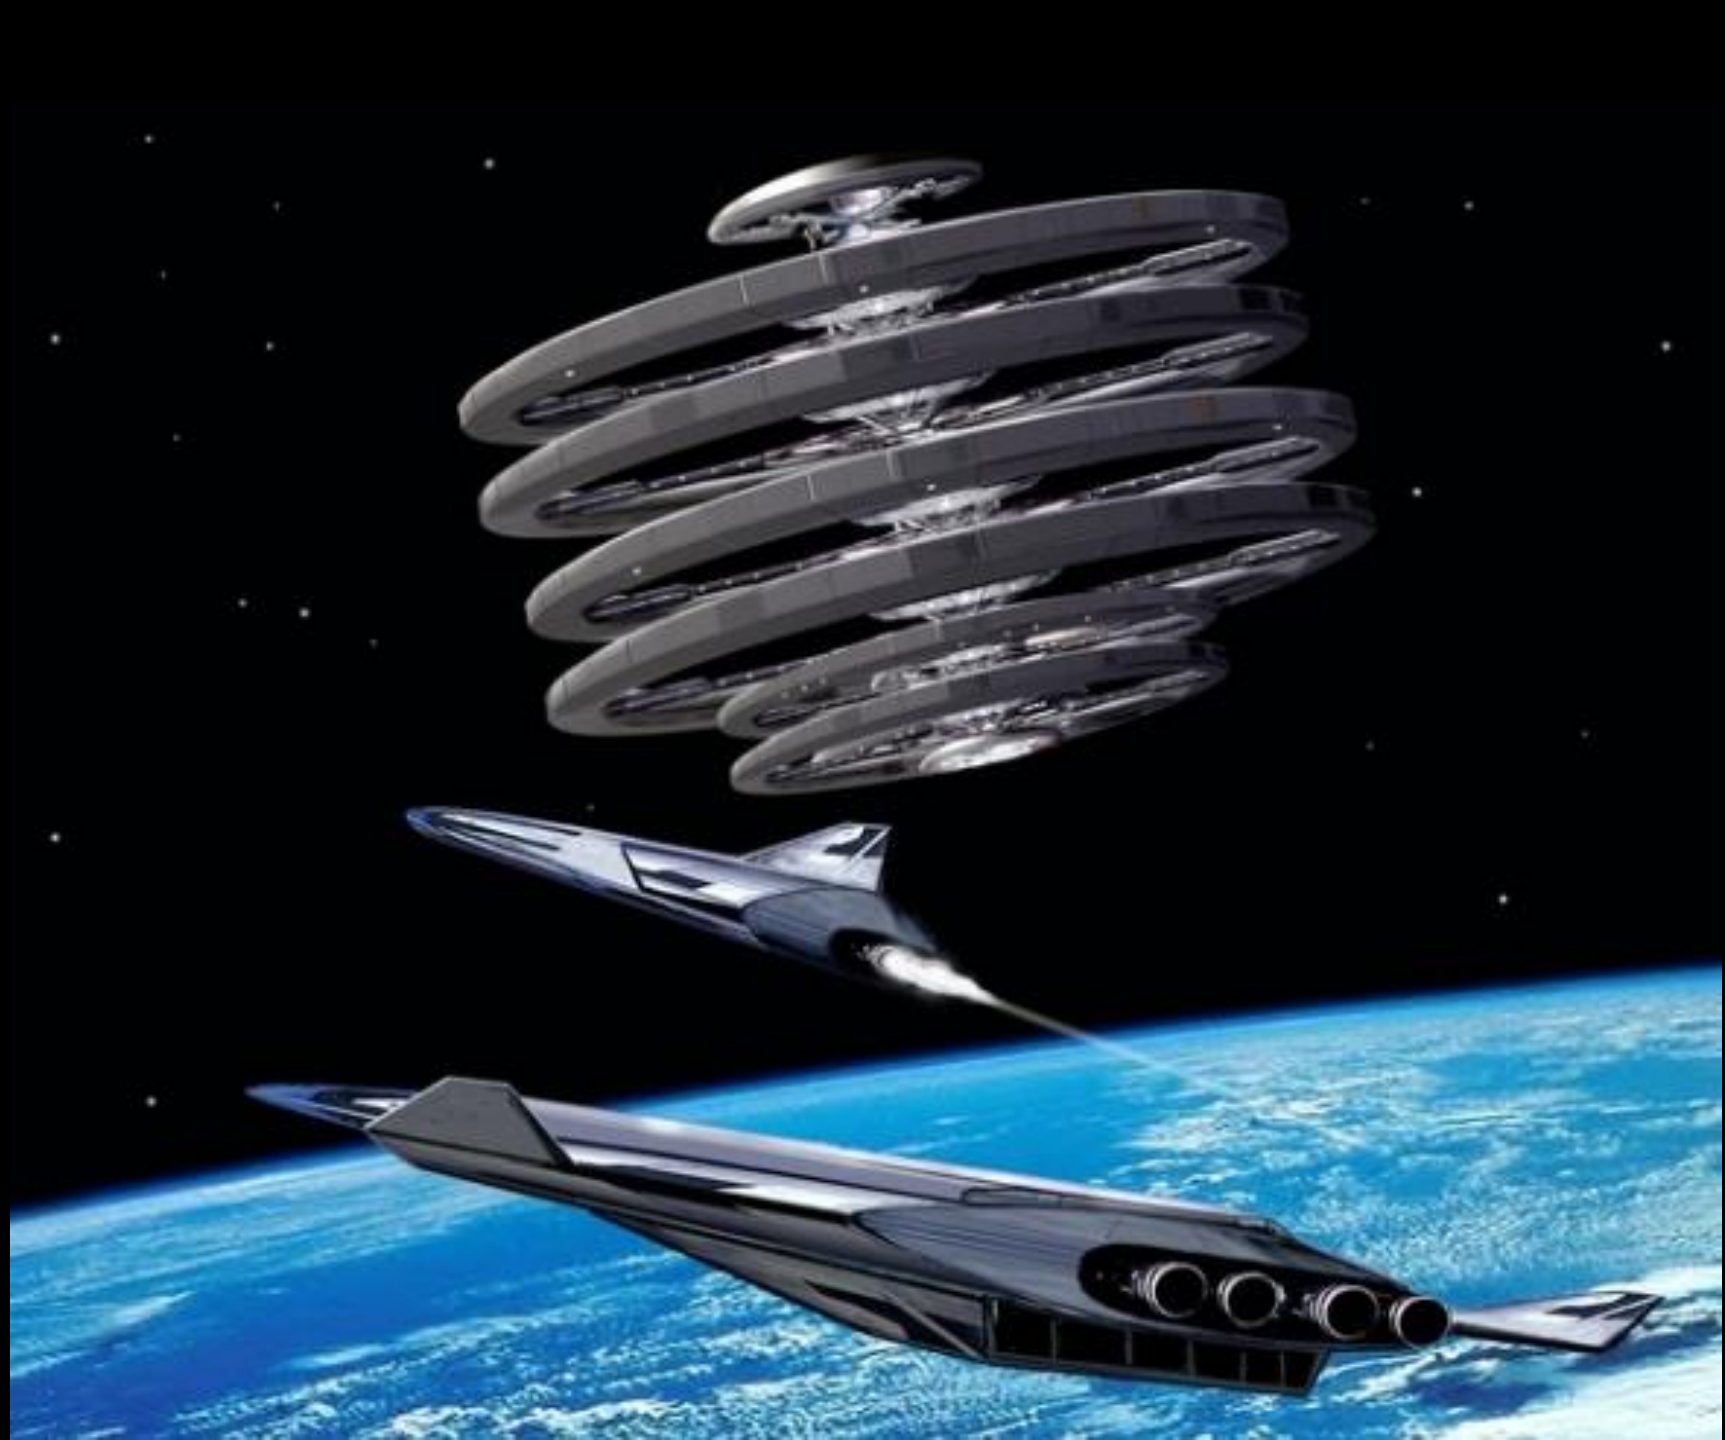

A photograph of the Space Shuttle Columbia during its ascent. The orbiter is attached to the external tank and solid rocket boosters. A bright blue plume of fire and white smoke trails behind the vehicle as it rises vertically against a dark background. The orbiter's nose is pointed upwards, and the external tank is illuminated from the side, showing its cylindrical shape and various panels.

**Ticket to ride:
The inexorable journey to space**

18 March 2015

SpaceShip2, 30 April 2013

SPACE HOTEL

MARS ONE

WWW.MARS-ONE.COM - BRYAN VERSTEEG

MARS ONE

WWW.MARS-ONE.COM - BRYAN VERSTEEG