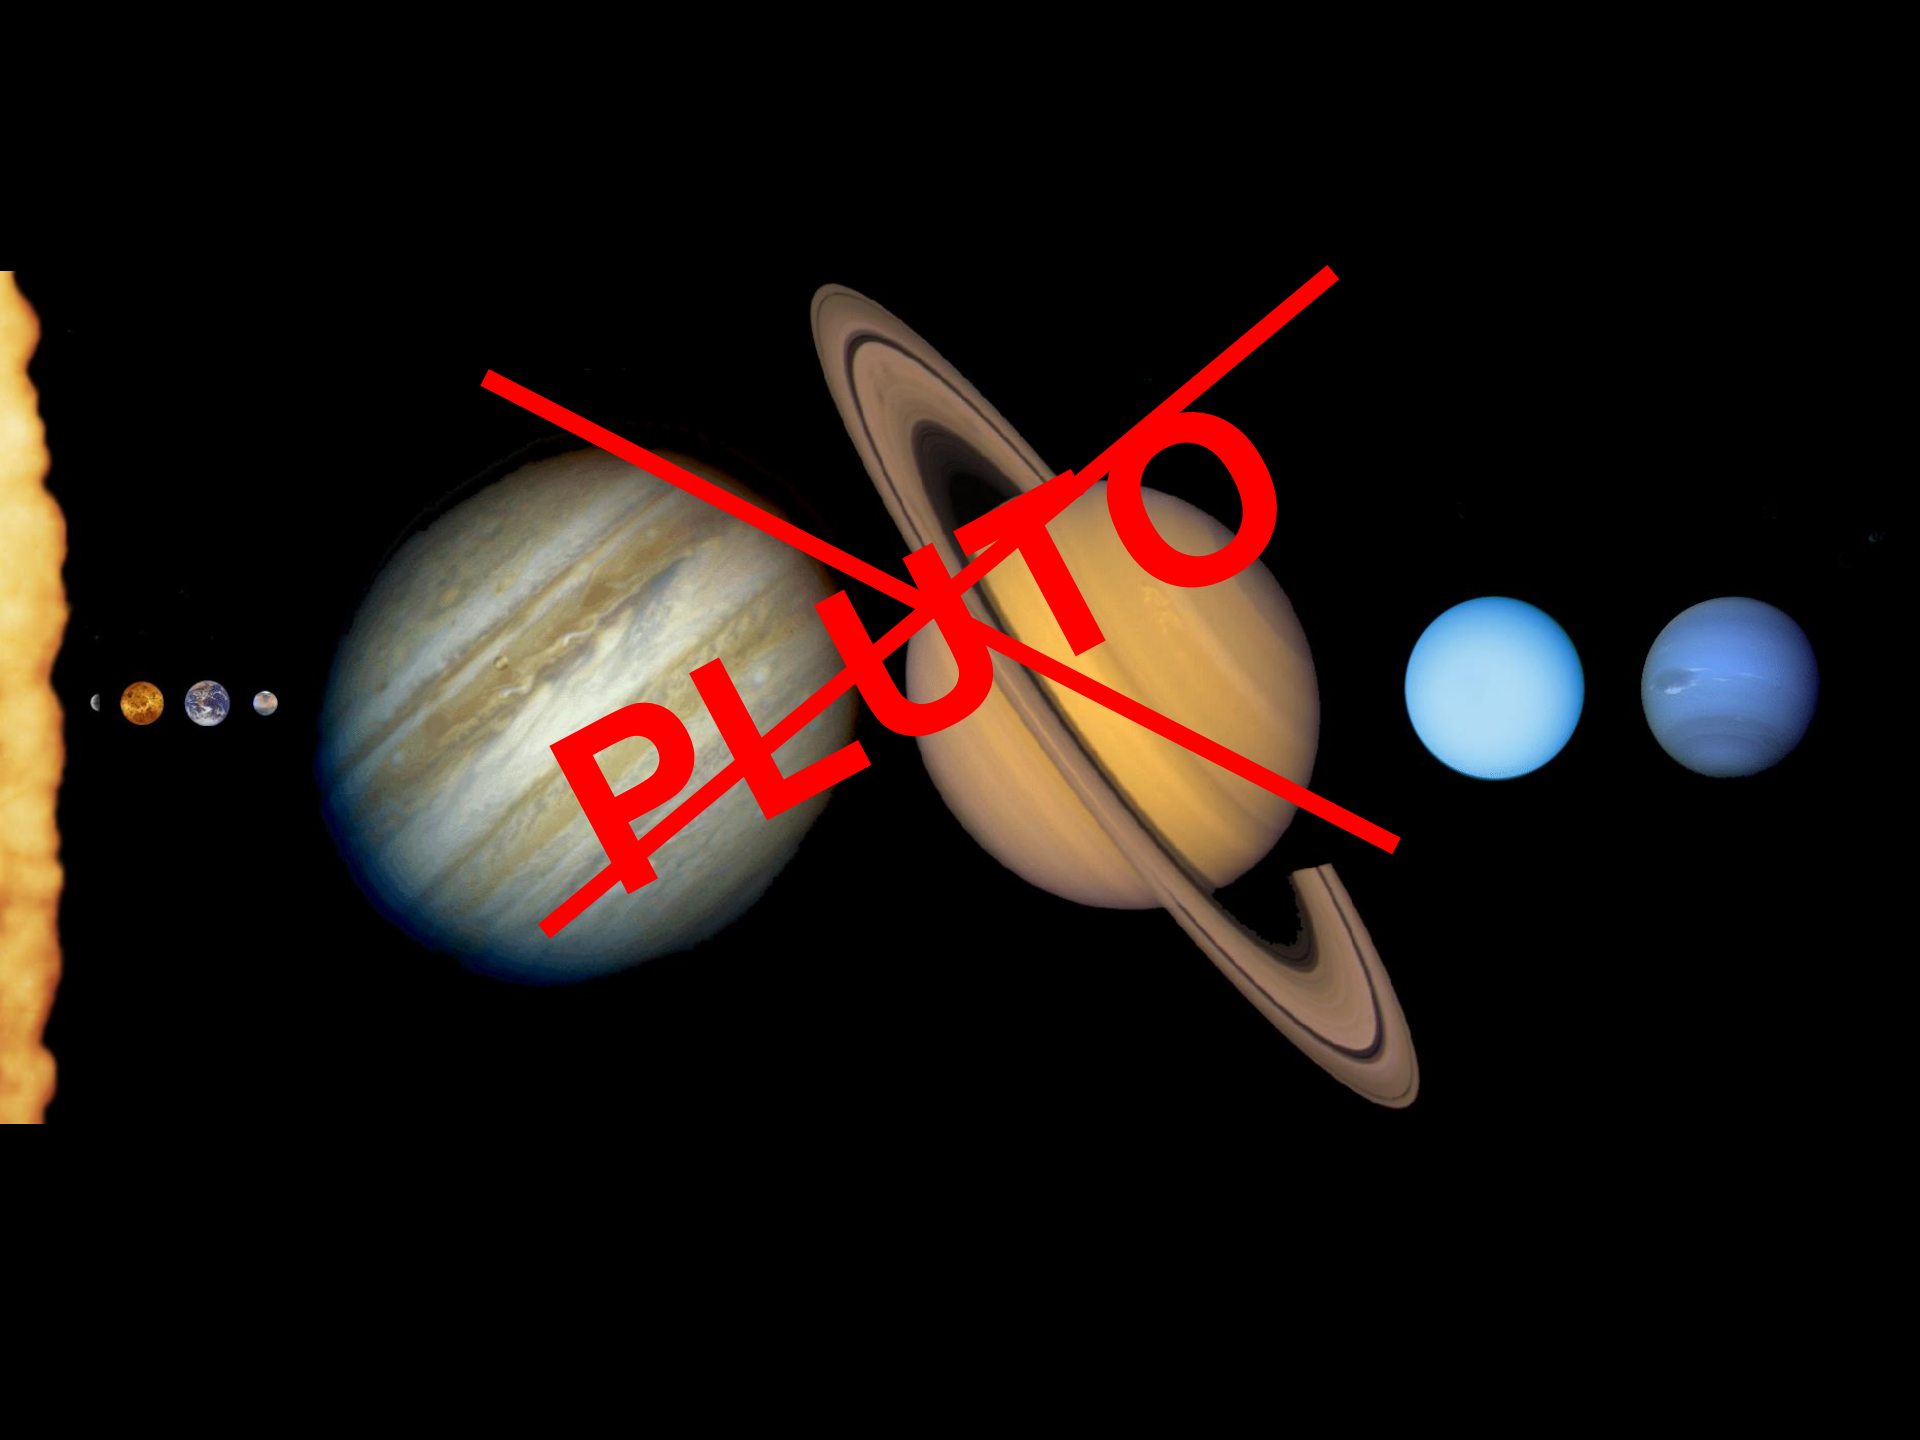

A photograph of the Space Shuttle Columbia during its ascent. The orbiter is attached to the external tank and solid rocket boosters. A bright blue plume of fire and white smoke trails behind the vehicle as it rises vertically against a dark background. The orbiter's nose is pointed upwards, and the external tank is illuminated from the side, showing its cylindrical shape and various panels.

**Ticket to ride:
The inexorable journey to space**

18 March 2015

SpaceShip2, 30 April 2013

SPACE HOTEL

MARS ONE

WWW.MARS-ONE.COM - BRYAN VERSTEEG

MARS ONE

WWW.MARS-ONE.COM - BRYAN VERSTEEG