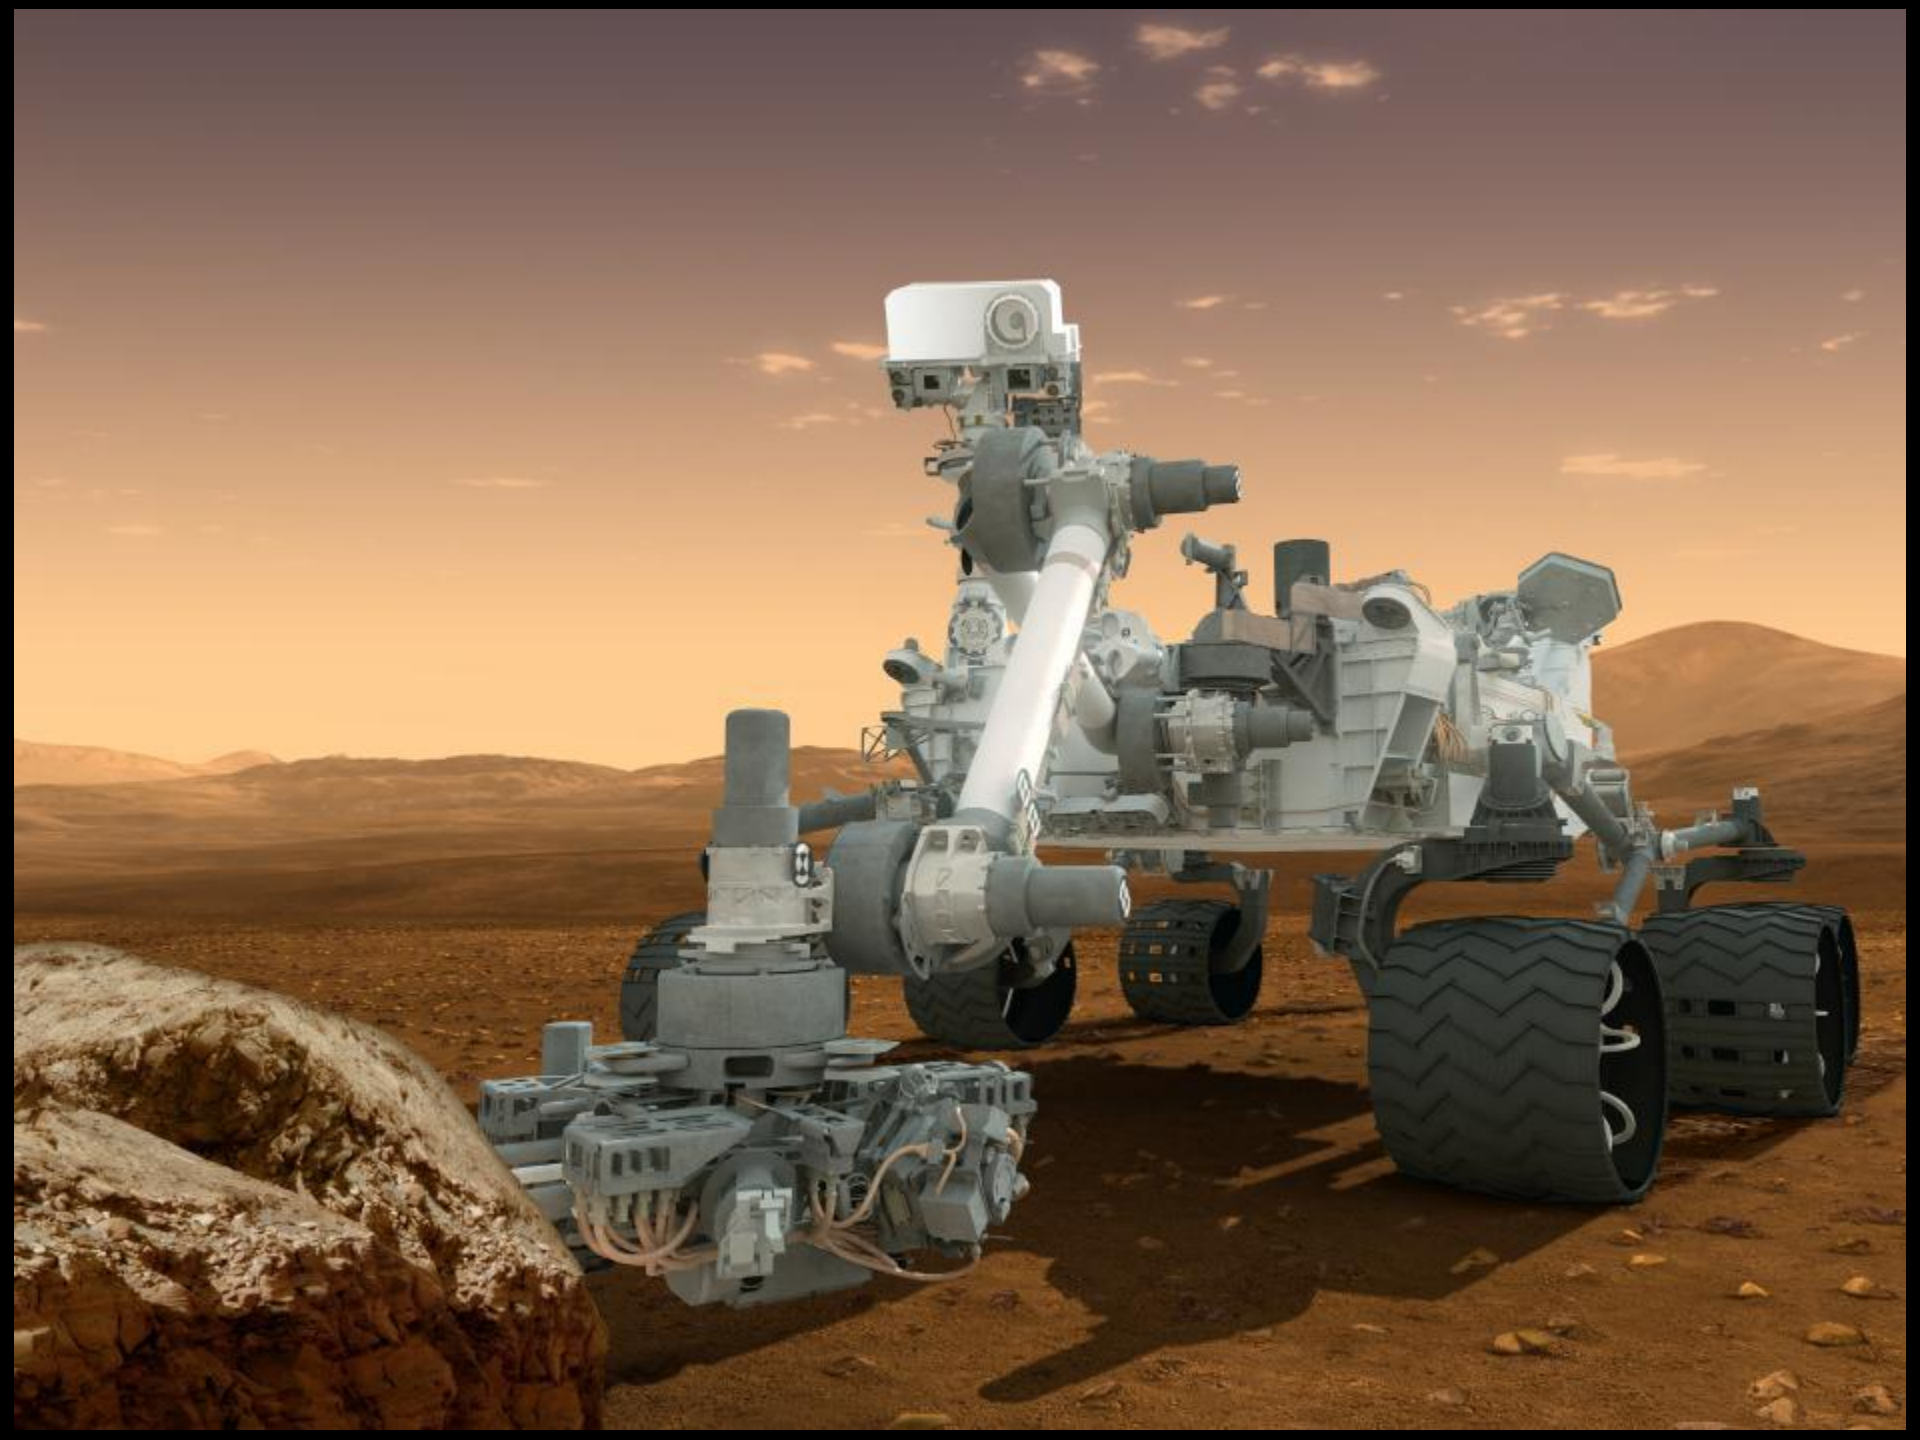

A photograph of the Space Shuttle Columbia during its ascent. The orbiter is attached to the external tank and solid rocket boosters. A bright blue plume of fire and white smoke trails behind the vehicle as it rises vertically against a dark background. The orbiter's nose is pointed upwards, and the external tank is illuminated from the side, showing its cylindrical shape and various panels.

**Ticket to ride:
The inexorable journey to space**

18 March 2015

SpaceShip2, 30 April 2013

SPACE HOTEL

MARS ONE

WWW.MARS-ONE.COM - BRYAN VERSTEEG

MARS ONE

WWW.MARS-ONE.COM - BRYAN VERSTEEG