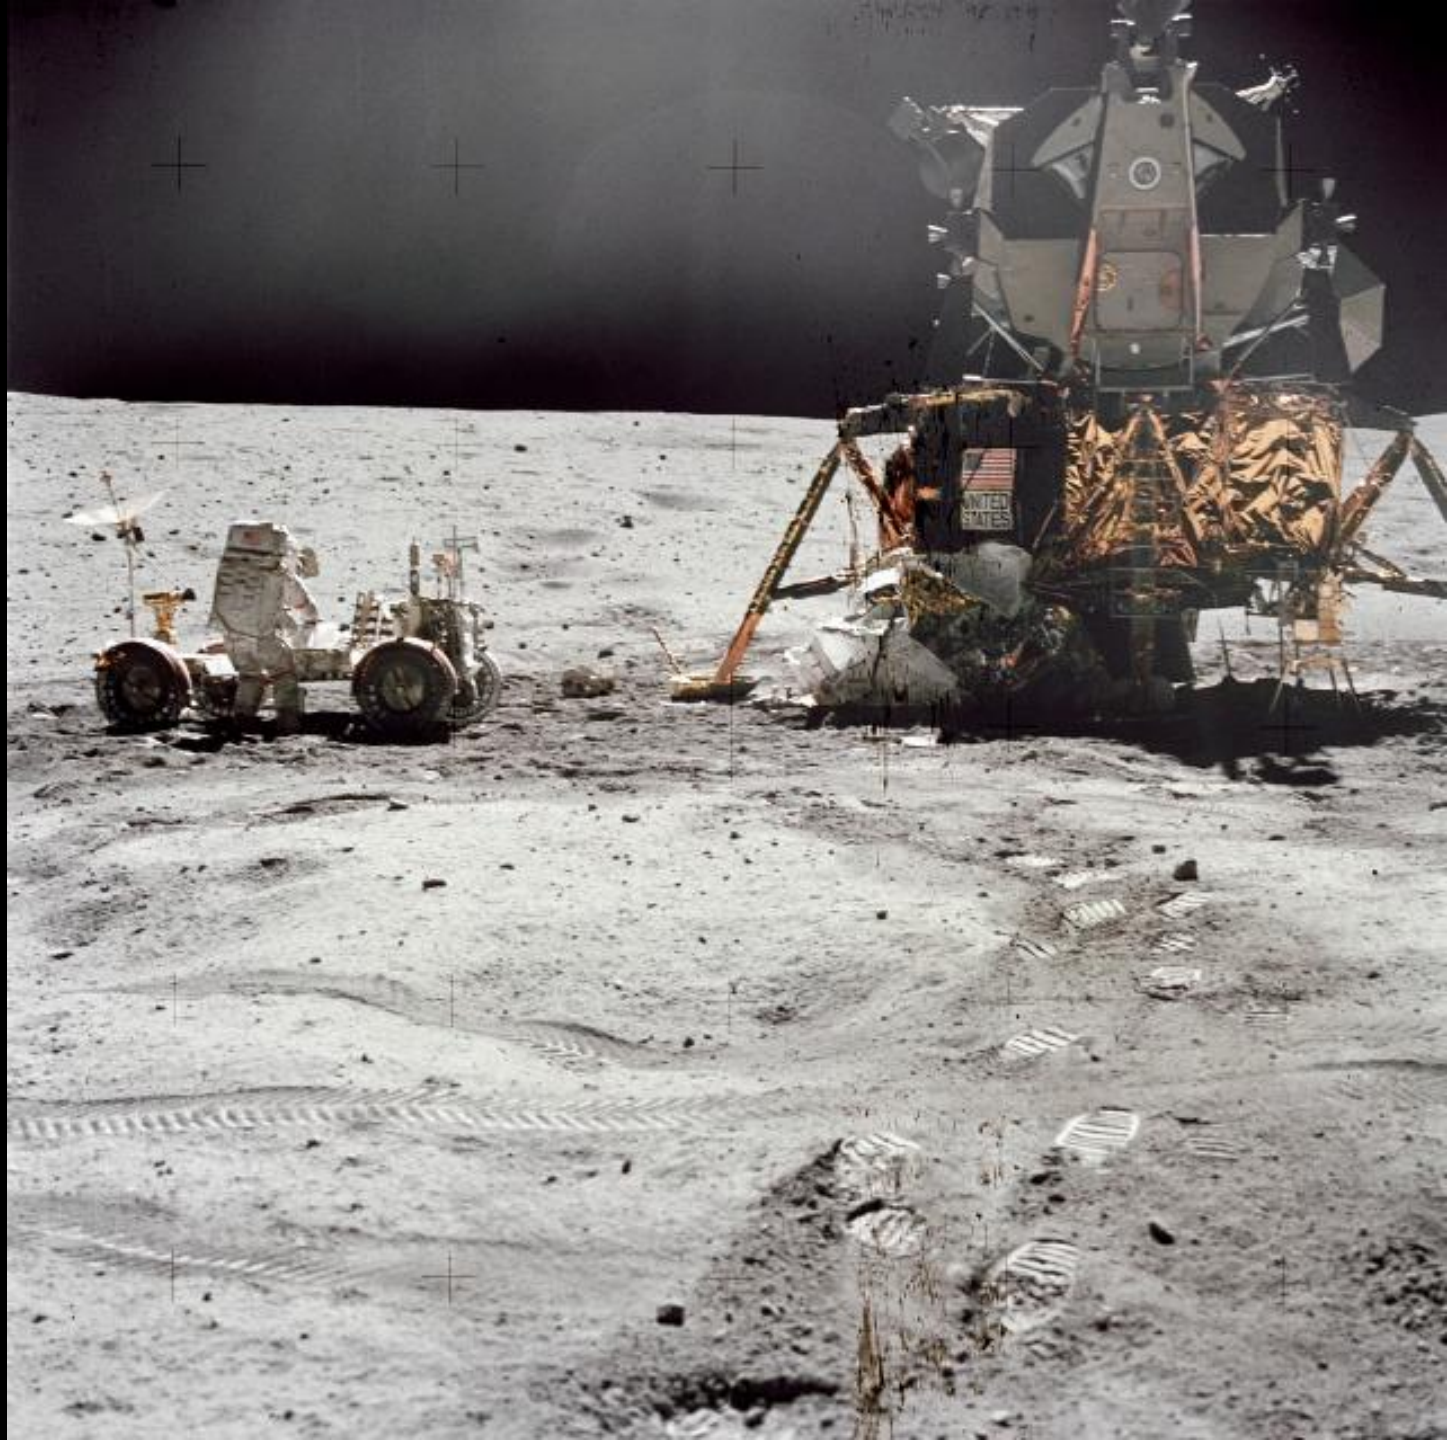

A photograph of the Space Shuttle Columbia during its ascent. The orbiter is attached to the external tank and solid rocket boosters. A bright blue plume of fire and white smoke trails behind the vehicle as it rises vertically against a dark background. The orbiter's nose is pointed upwards, and the external tank is illuminated from the side, showing its cylindrical shape and various panels.

**Ticket to ride:
The inexorable journey to space**

18 March 2015

SpaceShip2, 30 April 2013

SPACE HOTEL

MARS ONE

WWW.MARS-ONE.COM - BRYAN VERSTEEG

MARS ONE

WWW.MARS-ONE.COM - BRYAN VERSTEEG