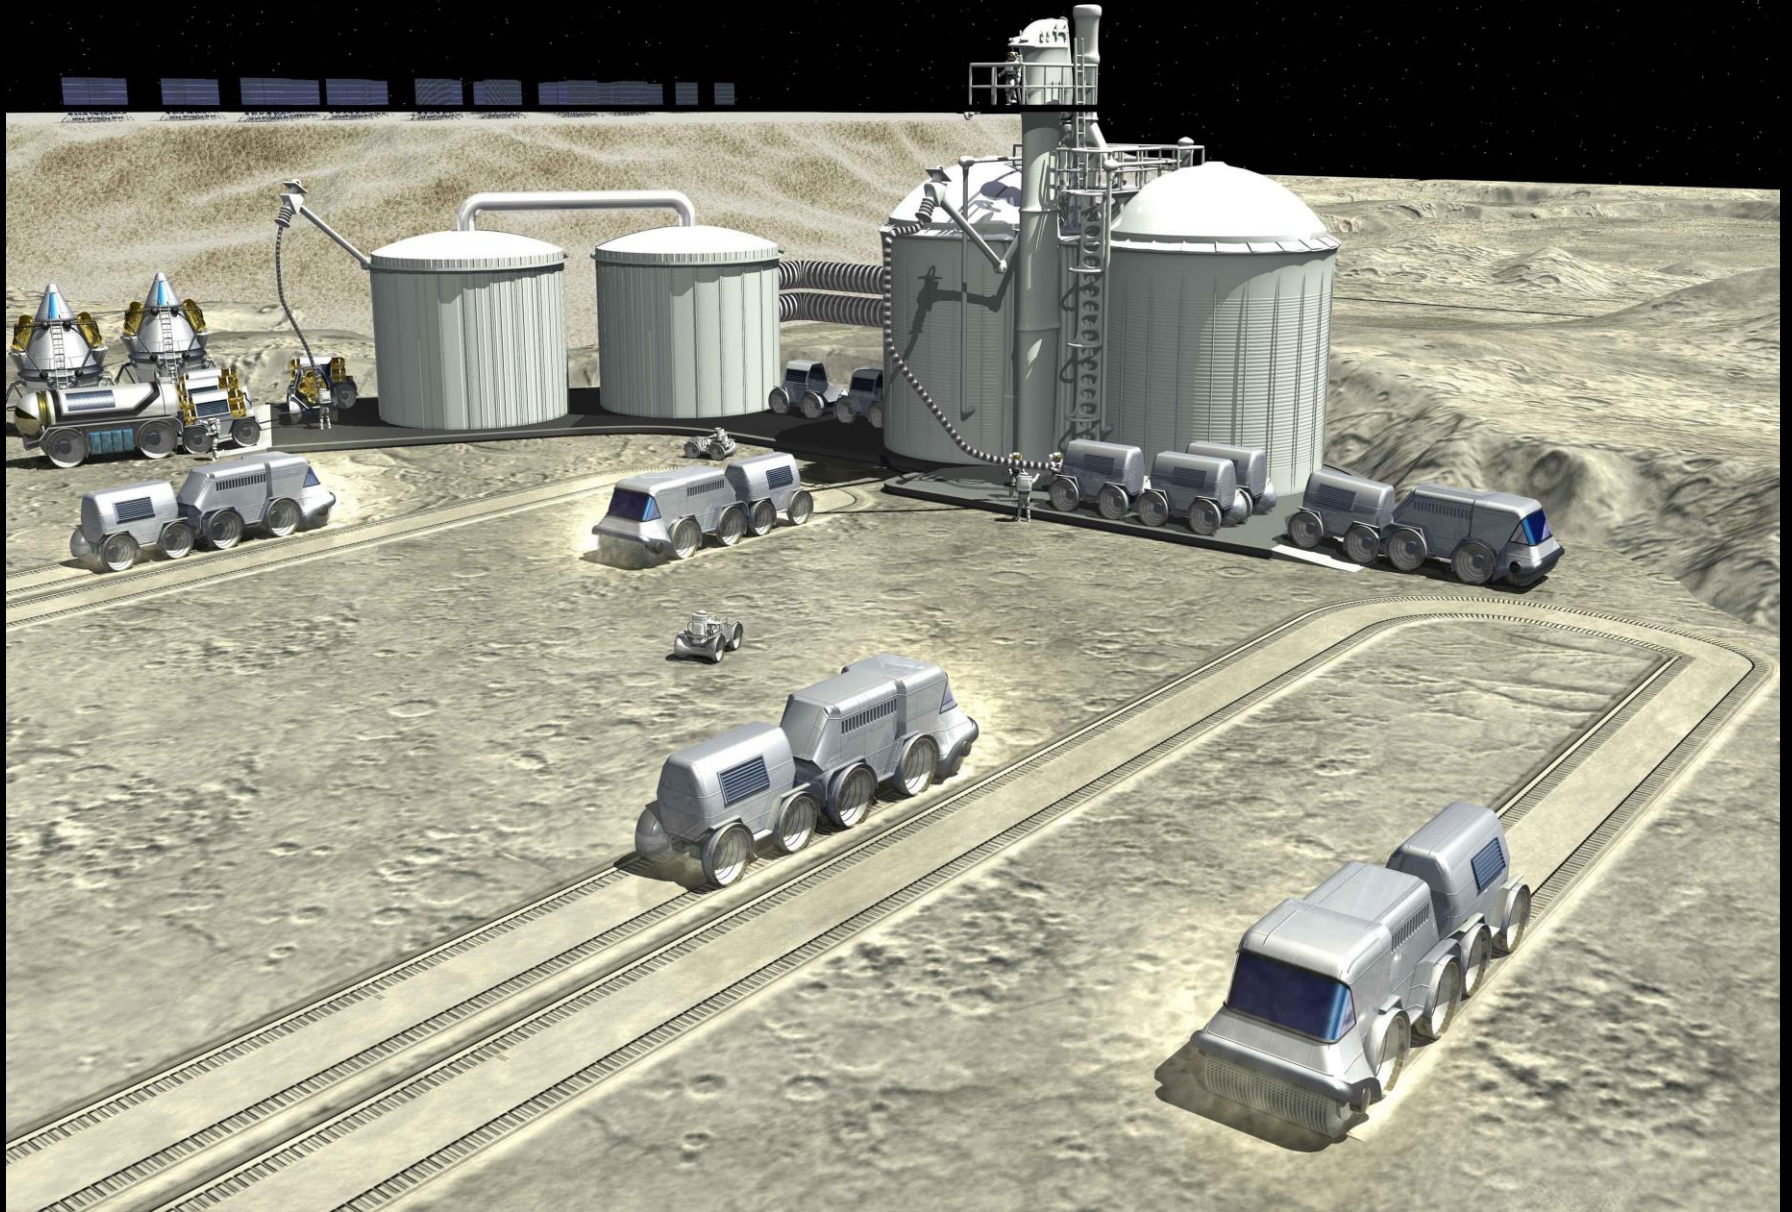

A photograph of the Space Shuttle Columbia during its ascent. The orbiter is attached to the external tank and solid rocket boosters. A bright blue plume of fire and white smoke trails behind the vehicle as it rises vertically against a dark background. The orbiter's nose is pointed upwards, and the external tank is illuminated from the side, showing its cylindrical shape and various panels.

**Ticket to ride:
The inexorable journey to space**

18 March 2015

SpaceShip2, 30 April 2013

SPACE HOTEL

MARS ONE

WWW.MARS-ONE.COM - BRYAN VERSTEEG

MARS ONE

WWW.MARS-ONE.COM - BRYAN VERSTEEG